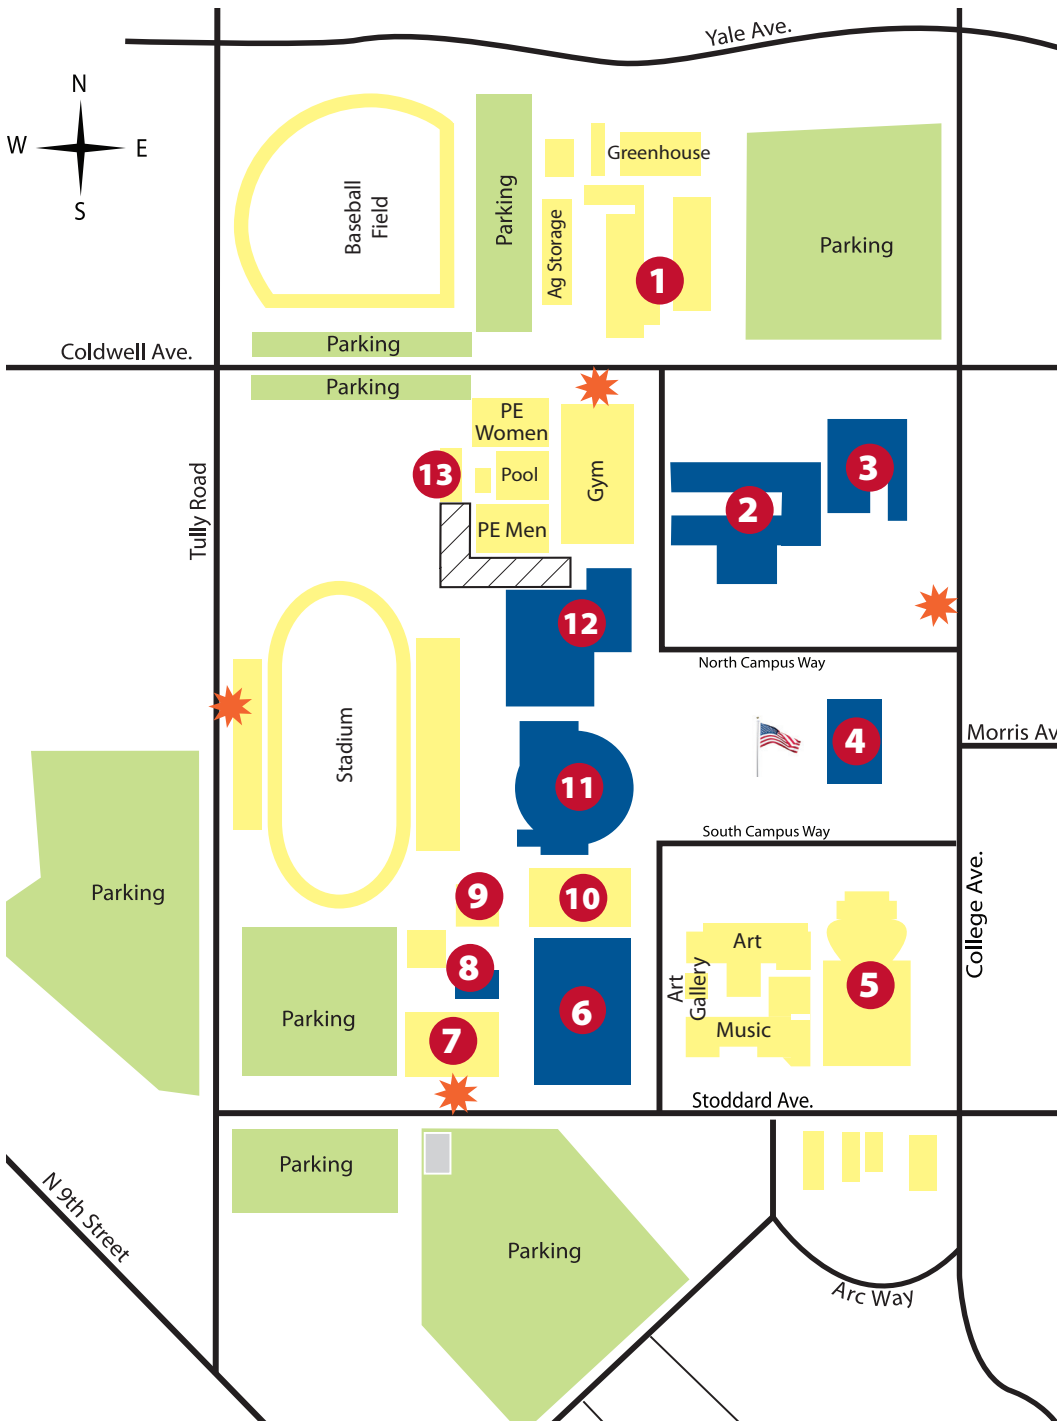

East Campus

MODESTO JUNIOR COLLEGE East Campus Ledger - Student Services Locations (in blue)

- 1 Agriculture Building (MAGR)**
Agriculture & Environmental Sciences Division Office
 - 2 Center for Advanced Technologies (MCAT)**
Testing Center (temporary location)
 - 3 Student Services Building**
Admissions and Records
Business Services
CalWORKS
Counseling
Disability Services
Education Planning
EOP&S
Evaluations
Financial Aid
Student Success Specialists
Veterans Services
 - 4 Morris Memorial Building**
Community Education
Health Services
MJC Foundation
President's Office (& other administrative offices)
Office of Student Equity and Learning
Scholarship Office
Student Success Specialists
TRIO SSS
TRIO Pre-College
 - 5 Performing and Media Arts Center (MPAC)**
Arts, Humanities & Communication Division Office
Music (MMUS)
Art (MART)
Theatre (MTHETR)
 - 6 Founders Hall (MFND)**
Business, Behavioral & Social Sciences Division Office
Literature and Language Arts Division Office
Multicultural Learning Center
Student Success Specialists
 - 7 Electronics (MELT)**
 - 8 Campus Security Offices - Phone: 575-6351**
DSPS Testing & Resource Lab
 - 9 Classroom Annex (MCLS)**
 - 10 Forum (MFOR)**
 - 11 Student Center**
Campus Life & Student Learning
Career & Transfer Center
Food Services
International & Undocumented Students
Pirates Bookstore
Student Activities
Student Success Specialists
 - 12 Library and Learning Center (MLIB)**
Tutoring
 - 13 PE Offices (MPEM)**
Physical, Recreational & Health Ed. Division Office
- Bathrooms located in every building
 - ★ Prime Shine Pirate Express pick-up (on the quarter and three-quarter hour)