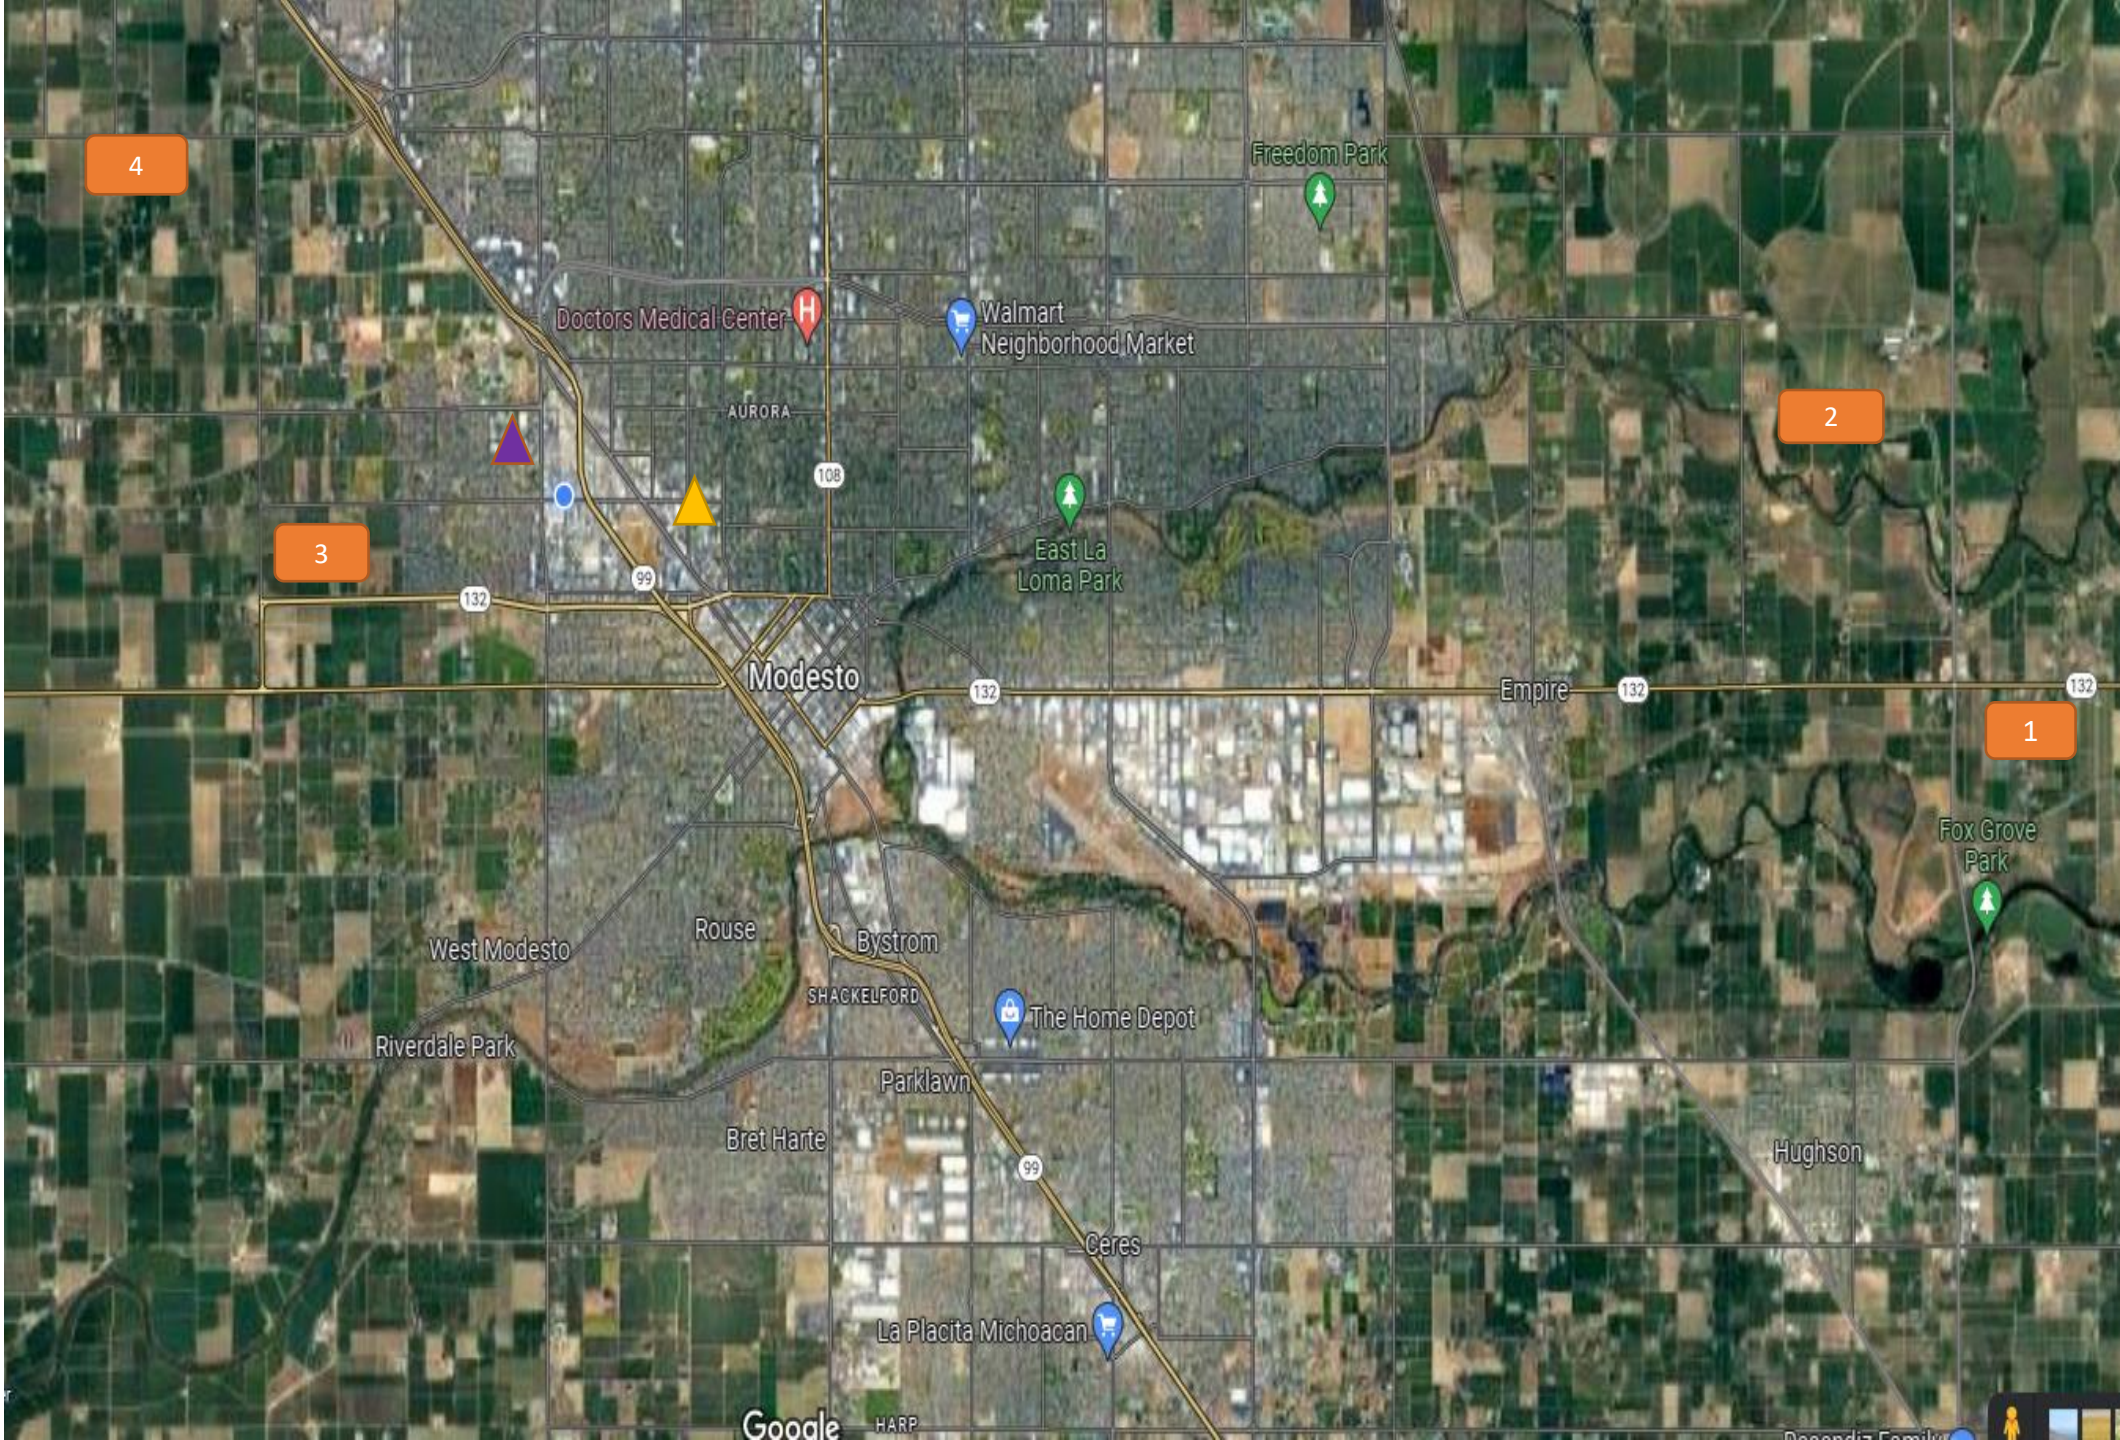

Overview Map of All Locations

Addresses:

Location 1:
8100 Yosemite Blvd, Modesto, Ca

Location 2:
6955 Dusty Ln, Modesto, Ca

Location 3:
2306 N Dakota Ave, Modesto, Ca

Location 4:
4554 Beckwith Rd, Modesto, Ca

 MJC East Campus

 MJC West Campus

Location Areas:

1

2

3

4

Practice Pit Location #1 Overview

Address:

8100 Yosemite Blvd, Modesto, Ca

Pit 1: 37.637506, -120.843237

Pit 2: 37.632896, -120.841227

Please follow **Yellow line** to Pit 2.

★ Entrance to Property

■ Parking

→ Path to Drive

Pit 2:

37.676104, -121.080936

★ Entrance to Property

→ Path to Drive / Walk
Please follow **Yellow line** to Pit 2.