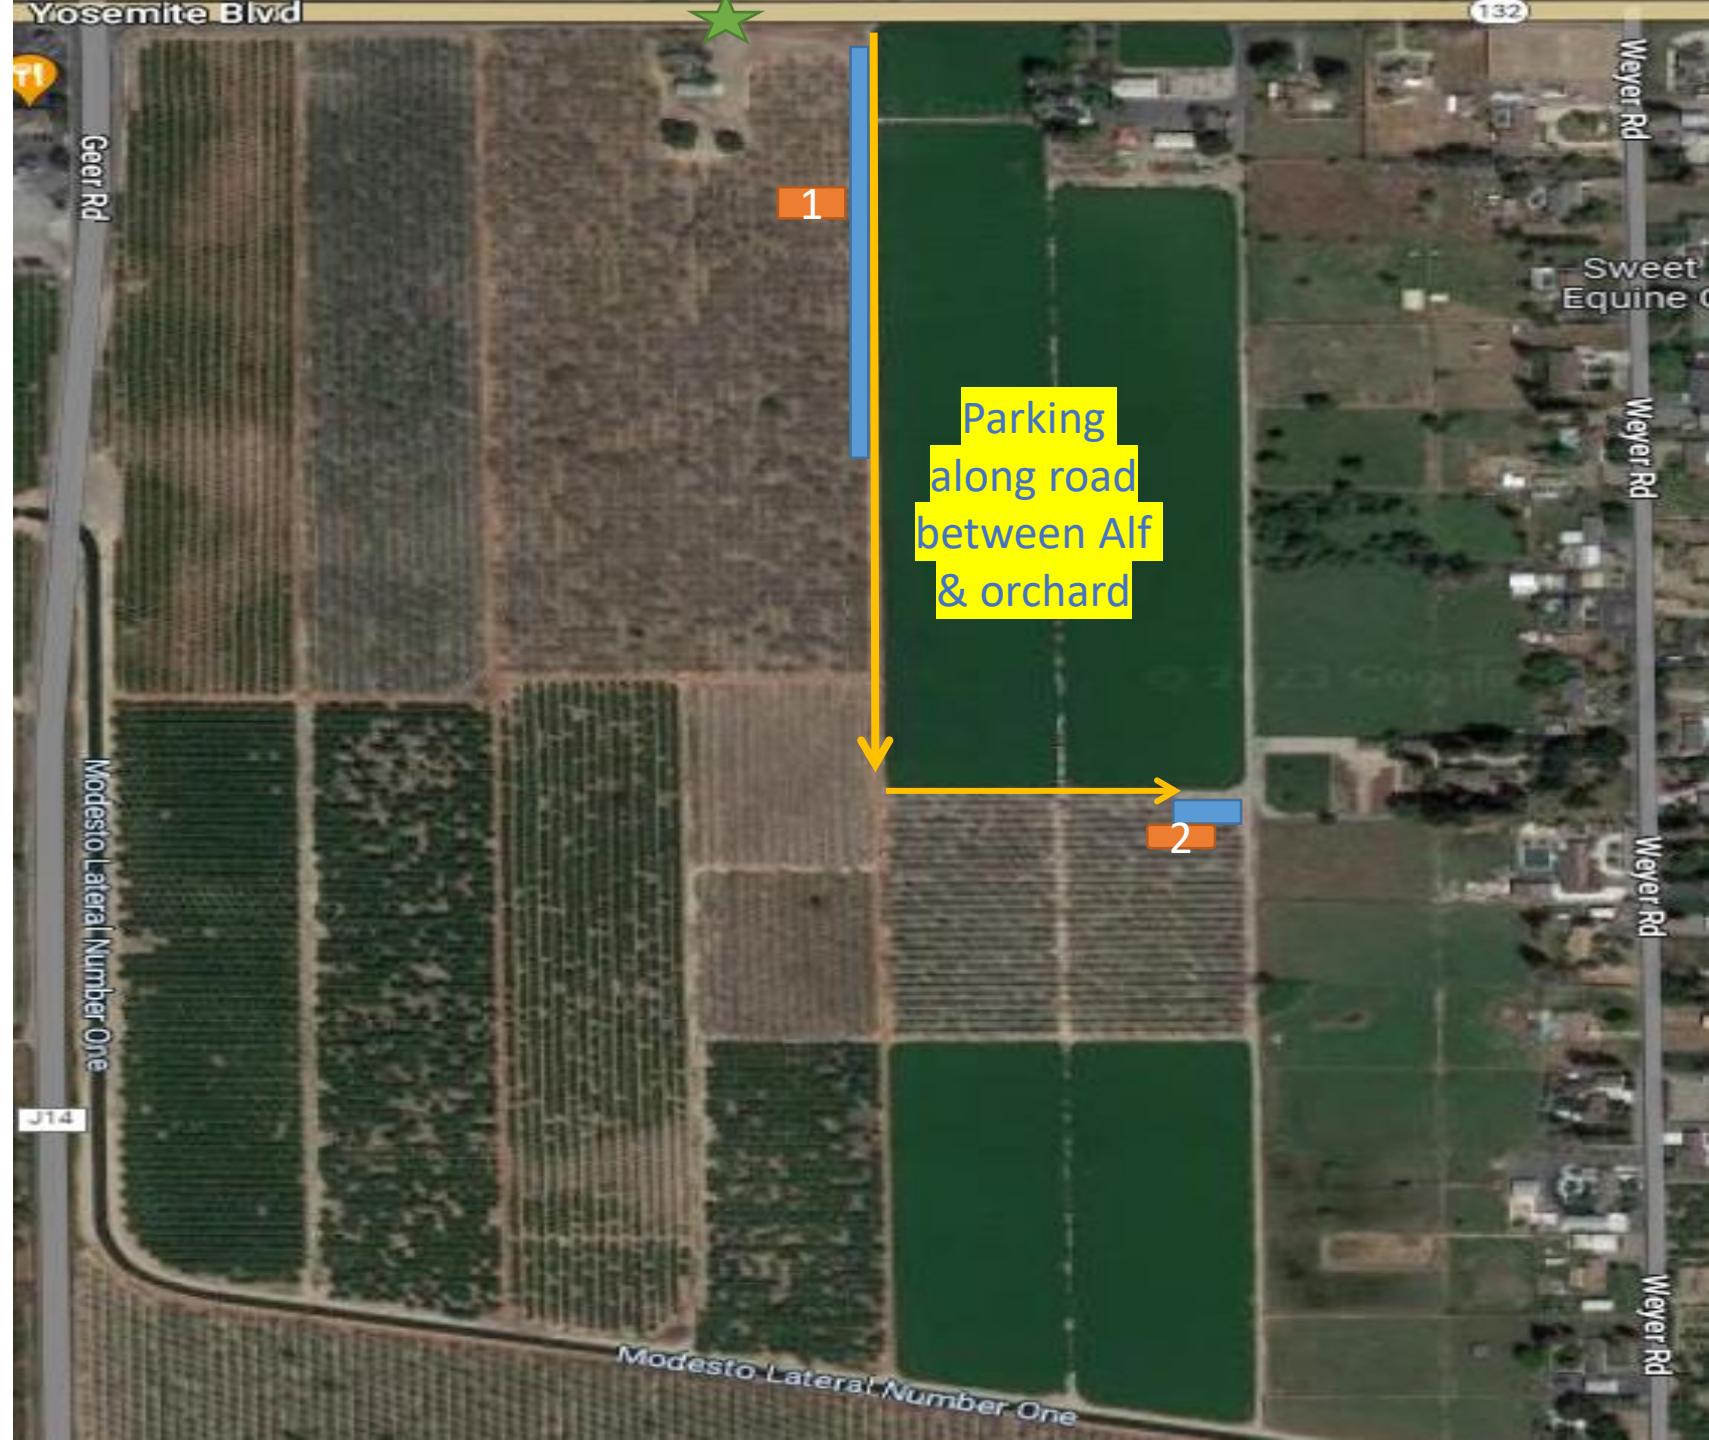

Address:

8100 Yosemite Blvd, Modesto, Ca

Pit 1: 37.637506, -120.843237

Pit 2: 37.632896, -120.841227

Please follow **Yellow line** to Pit 2.

★ Entrance to Property

■ Parking

→ Path to Drive

Practice Pit Location #1

Pit 1:

37.637506, -120.843237

Pit 2:

37.632896, -120.841227

Practice Pit Location 2

Address:

6955 Dusty Ln, Modesto, Ca

Pit 1: 37.66064, -120.86696

Pit 2: 37.661579, -120.86755

Pit 3: 37.662955, -120.867967

★ Entrance to property

Practice Pit Location 3

Address:

2306 N Dakota Ave, Modesto, Ca

Pit 1:

Pit 2:

37.676104, -121.080936

★ Entrance to Property

→ Path to Drive / Walk
Please follow **Yellow line** to Pit 2.