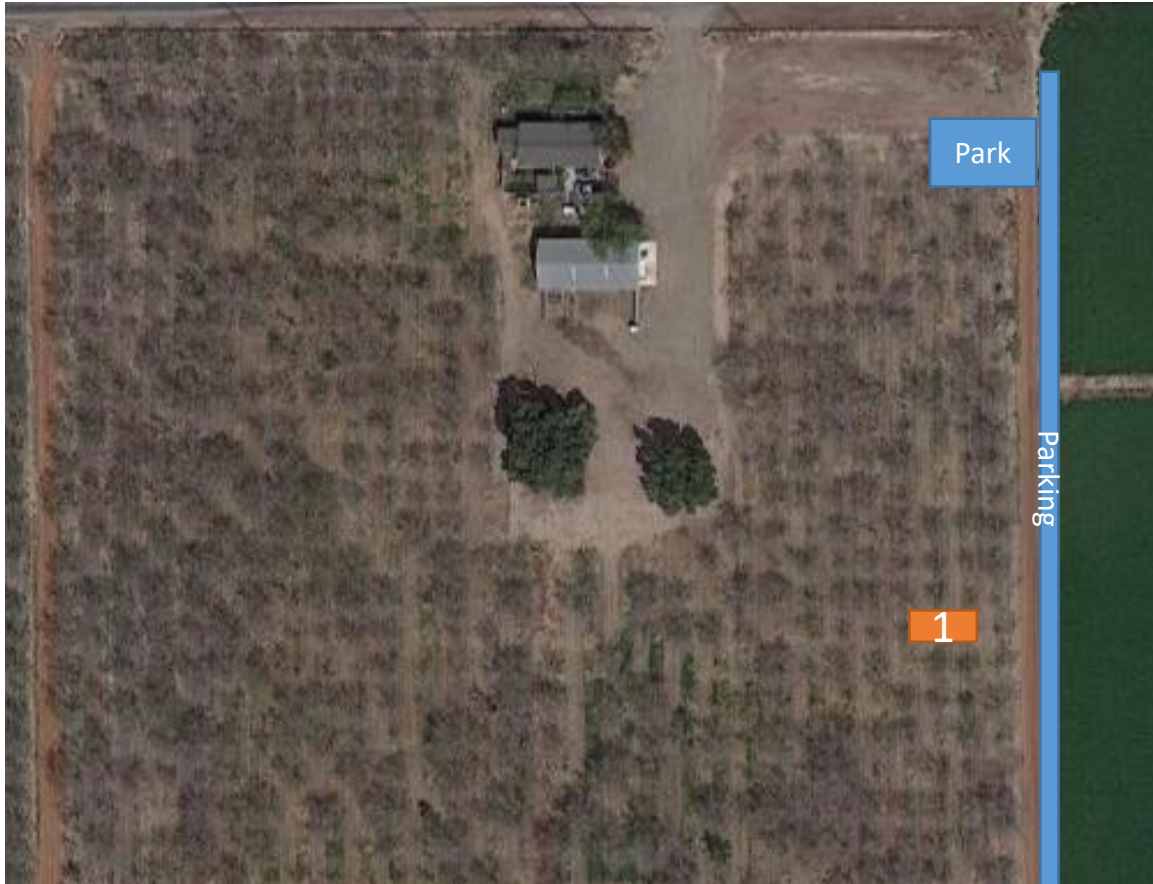

Address:

8100 Yosemite Blvd, Modesto, Ca

Pit 1: 37.637506, -120.843237

Pit 2: 37.632896, -120.841227

Please follow **Yellow line** to Pit 2.

★ Entrance to Property

■ Parking

→ Path to Drive

Practice Pit Location #1

Pit 1:

37.637506, -120.843237

Pit 2:

37.632896, -120.841227

Practice Pit Location 2

Address:

6955 Dusty Ln, Modesto, Ca

Pit 1: 37.66064, -120.86696

Pit 2: 37.661579, -120.86755

Pit 3: 37.662955, -120.867967

★ Entrance to property

Practice Pit Location 3

Address:

2306 N Dakota Ave, Modesto, Ca

Pit 1:

Pit 2:

37.676104, -121.080936

★ Entrance to Property

→ Path to Drive / Walk
Please follow **Yellow line** to Pit 2.