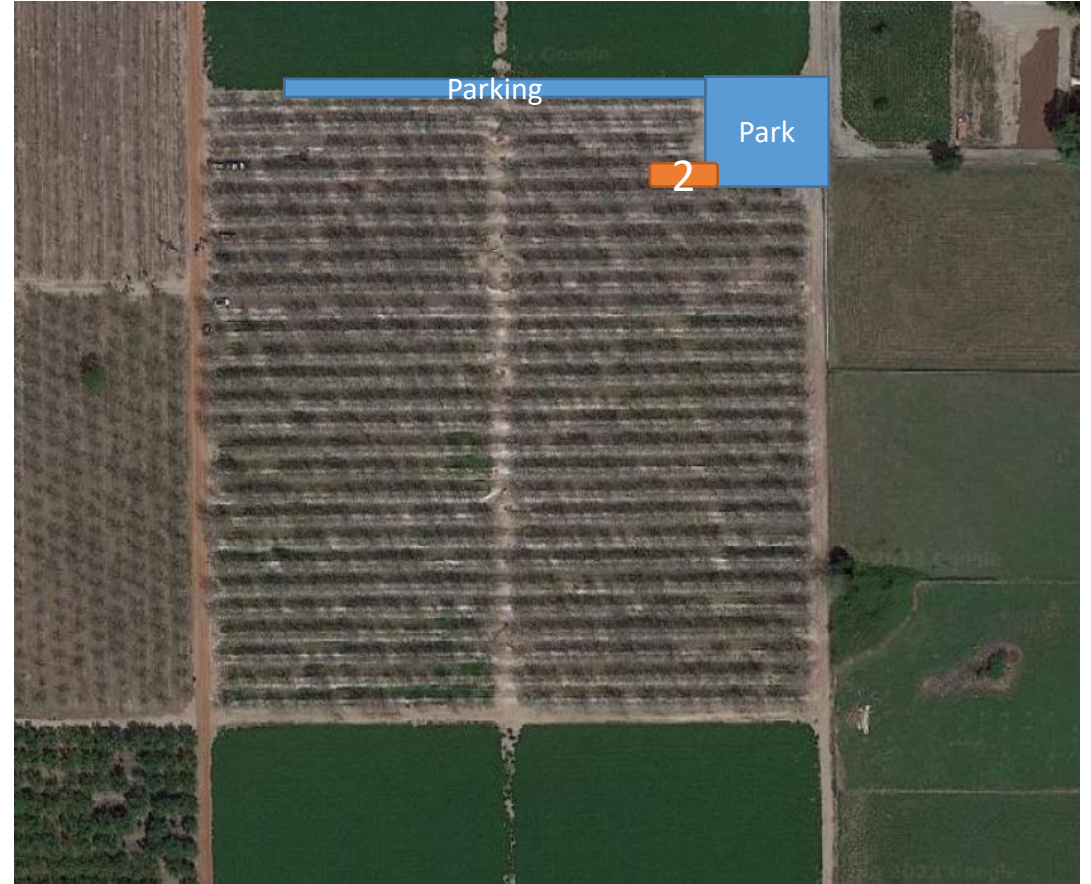

Practice Pit Location #1

Pit 1:

37.637506, -120.843237

Pit 2:

37.632896, -120.841227

Practice Pit Location 2

Address:

6955 Dusty Ln, Modesto, Ca

Pit 1: 37.66064, -120.86696

Pit 2: 37.661579, -120.86755

Pit 3: 37.662955, -120.867967

★ Entrance to property

Practice Pit Location 3

Address:

2306 N Dakota Ave, Modesto, Ca

Pit 1:

Pit 2:

37.676104, -121.080936

★ Entrance to Property

→ Path to Drive / Walk
Please follow **Yellow line** to Pit 2.